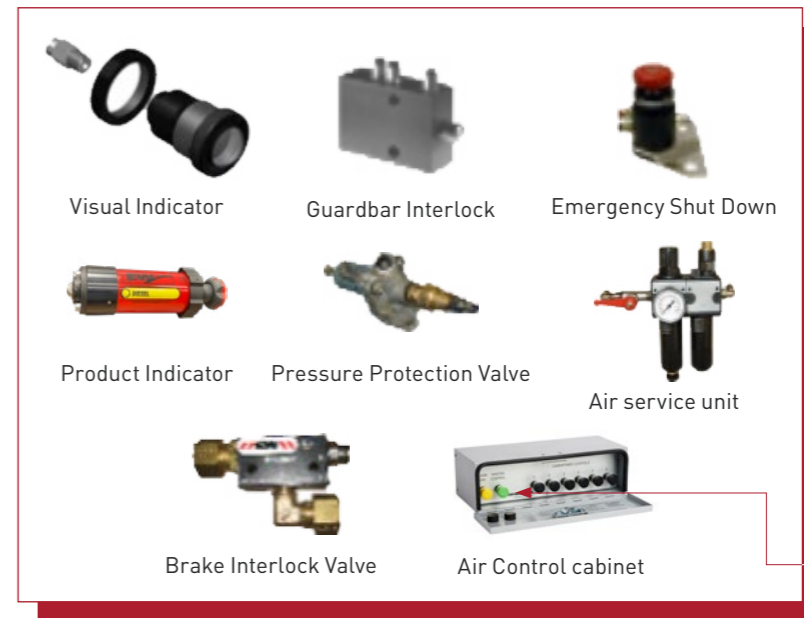

Tank Truck Equipment Product Range

Bottom Loading and Vapour Recovery

Air Control Valve & Pneumatic Control Block